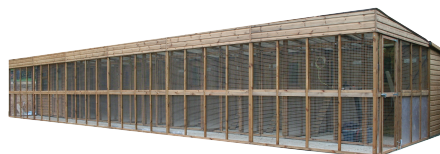

Licensed Boarding Cattery (10no Pens)