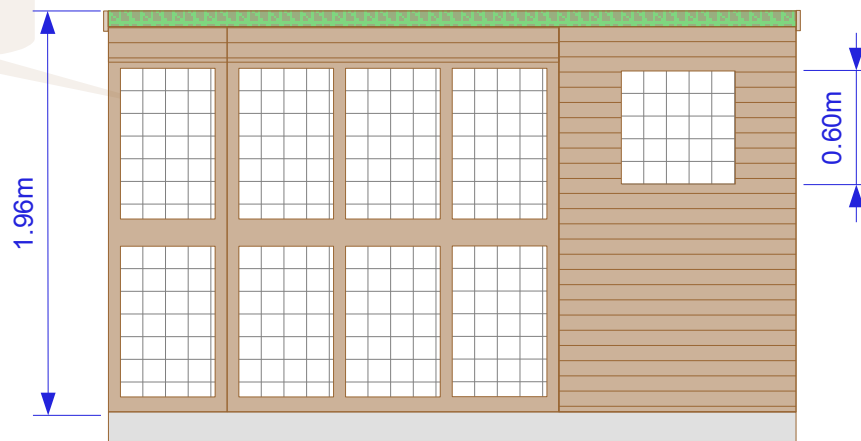

Exercise Area – Measuring 6ft x 4ft with solid roof and one solid wall is equipped with a shelf and ladder down from sleeping quarters window also with a “sunning” shelf adjacent to outside wall. Optional lift-off shutters and sneeze barriers provide additional protection from the elements on the exercise area and safety porch.

Net Cost £

1.	4ft Classic (Chalet Style) Sleeping Quarters, 6ft Exercise Area + Safety Porch	£ 2365.00
2.	Water Resistant Electric Light (<i>inc Switch</i>) (<i>Not Connected*</i>)	£ 50.00
3.	Large Panel Heater (<i>inc Fused Switch</i>) (<i>Not Connected*</i>)	£ 120.00
4.	Lift-off shutter or Sneeze Barrier (6x3) – <i>N.B. 2nd / Wall</i>	£ 110.00
5.	Safety Porch Weather Protection (<i>Lift-off shutters + Doorway Acrylic</i>)	£ 170.00
6.	Base – Tanalised Timber Frame attached to the Vinyl Floor	£ 445.00/pen

Chalet style (*walk-in*) Sleeping Quarters

Licensed Boarding Cattery (10no Pens)

“Premier” Seamless Fibreglass Penthouse

Classic House - *Detail*

12^{ft} x 4^{ft} Suitable for Rescue or Your Own Cat's: 4^{ft} Sleeping Quarters, 6^{ft} Exercise Area & 2^{ft} Safety Porch.

Insulated Heavy Duty Mineral Green Felt Roof (as Standard)

Side Elevation Safety Porch, Exercise Area & Sleeping Quarters

“Chalet Style” Full Height (Walk-in) Sleeping Quarters (*cutaway view*)