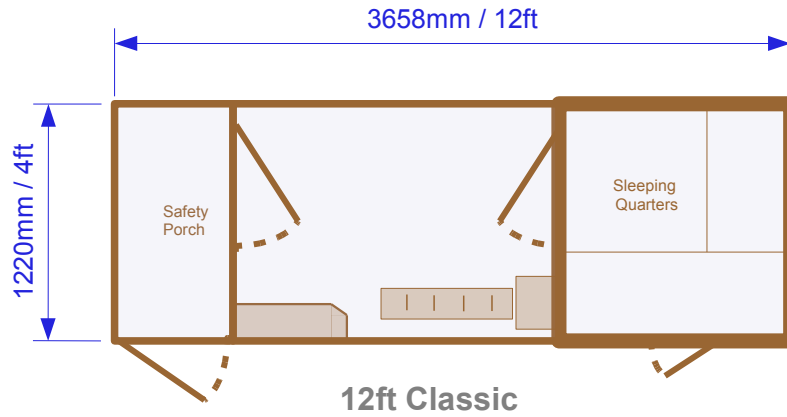

Classic House
(Price 1)

Large 4ft x 4ft
Sleeping
Quarters, 6ft
Exercise Area, 2ft
Safety Porch.

Sleeping Quarters – Full Height (Walk-in) Chalet Style measuring 4ft x 4ft are fully lined and insulated and have two removable sleeping shelves plus two opening windows (outer secured using steel wire mesh when open). Full height doorway can be a stable type (two-piece), if required, with a secure cat flap leading into exercise area.

Exercise Area – Measuring 6ft x 4ft with solid roof and one solid wall is equipped with a shelf and ladder down from sleeping quarters window also with a “sunning” shelf adjacent to outside wall. Optional lift-off shutters and sneeze barriers provide additional protection from the elements on the exercise area and safety porch.

Net Cost £

1.	4ft Classic (Chalet Style) Sleeping Quarters, 6ft Exercise Area + Safety Porch	£ 2365.00
2.	Water Resistant Electric Light (<i>inc Switch</i>) (<i>Not Connected*</i>)	£ 50.00
3.	Large Panel Heater (<i>inc Fused Switch</i>) (<i>Not Connected*</i>)	£ 120.00
4.	Lift-off shutter or Sneeze Barrier (6x3) – <i>N.B. 2nd / Wall</i>	£ 110.00
5.	Safety Porch Weather Protection (<i>Lift-off shutters + Doorway Acrylic</i>)	£ 170.00
6.	Base – Tanalised Timber Frame attached to the Vinyl Floor	£ 445.00/pen

Chalet style (*walk-in*) Sleeping Quarters

Licensed Boarding Cattery (10no Pens)

“Premier” Seamless Fibreglass Penthouse

Classic House - *Detail*

12^{ft} x 4^{ft} Suitable for Rescue or Your Own Cat's: 4^{ft} Sleeping Quarters, 6^{ft} Exercise Area & 2^{ft} Safety Porch.