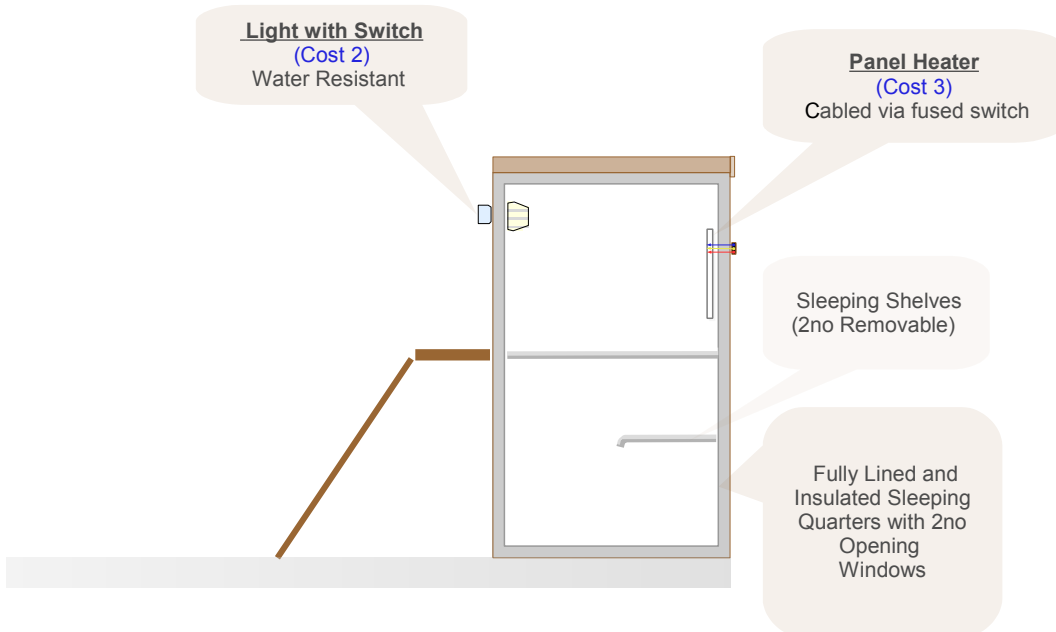

Net Cost £

1.	4ft Classic (Chalet Style) Sleeping Quarters, 6ft Exercise Area + Safety Porch	£ 2365.00
2.	Water Resistant Electric Light (<i>inc Switch</i>) (<i>Not Connected*</i>)	£ 50.00
3.	Large Panel Heater (<i>inc Fused Switch</i>) (<i>Not Connected*</i>)	£ 120.00
4.	Lift-off shutter or Sneeze Barrier (6x3) – <i>N.B. 2nd / Wall</i>	£ 110.00
5.	Safety Porch Weather Protection (<i>Lift-off shutters + Doorway Acrylic</i>)	£ 170.00
6.	Base – Tanalised Timber Frame attached to the Vinyl Floor	£ 445.00/pen

Chalet style (*walk-in*) Sleeping Quarters

Licensed Boarding Cattery (10no Pens)

“Premier” Seamless Fibreglass Penthouse

Classic House - *Detail*

12^{ft} x 4^{ft} Suitable for Rescue or Your Own Cat's: 4^{ft} Sleeping Quarters, 6^{ft} Exercise Area & 2^{ft} Safety Porch.

Insulated Heavy Duty Mineral Green Felt Roof (as Standard)

Side Elevation Safety Porch, Exercise Area & Sleeping Quarters

“Chalet Style” Full Height (Walk-in) Sleeping Quarters (*cutaway view*)