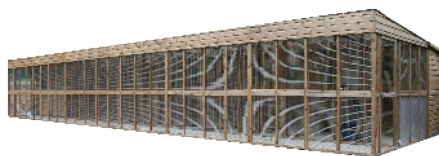

Licensed Boarding Cattery (10no Pens)